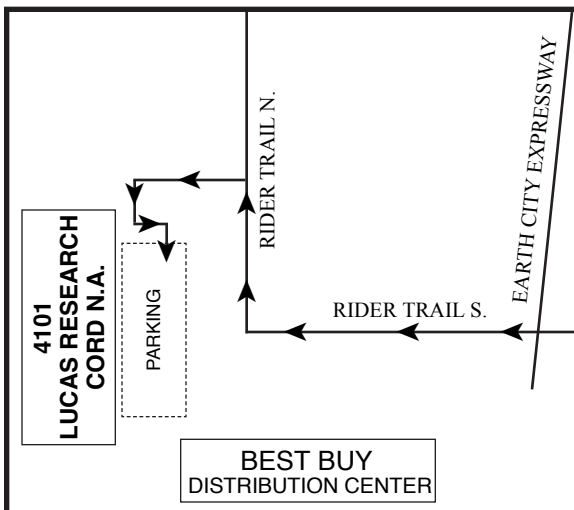

DIRECTIONS TO LUCAS MARKET RESEARCH

4101 RIDER TRAIL NORTH
 SUITE 100
 EARTH CITY, MO 63045
 (314) 344-0803
 FAX (314) 344-0932
 www.lucasresearch.net

From STL Lambert Airport (Approximately 7 Miles)

Travel West on I-70.
 Exit at Earth City Expressway North (merge into far left lane).
 Continue North to Rider Trail S. (1st stoplight).
 Turn left onto Rider Trail South.
 Continue on Rider Trail South for 1.2 miles.
 Continue past Best Buy Distribution Center.
 You will see the Cord North American Building straight ahead. Please don't turn, but stay to your right and continue past island.
 Take first left into the Cord North American Complex. (You'll cross over the southbound lanes of Rider Trail North).
 Take a 2nd sharp left, a 3rd sharp left and then a quick right into the front parking lot.
 Please park in the North parking lot.

From I-370

Travel South on I-270.
 Exit at I-370 West.
 Continue West to Earth City Expressway.
 Travel South.
 Cross over St. Charles Rock Road.
 Continue South to Rider Trail North.
 Turn right onto Rider Trail North.
 Continue on Rider Trail North for 1.3 miles.
 Turn right into the Cord North American Complex.
 Take a sharp left, another sharp left and then a quick right into the front parking lot.
 Please park in the North parking lot.