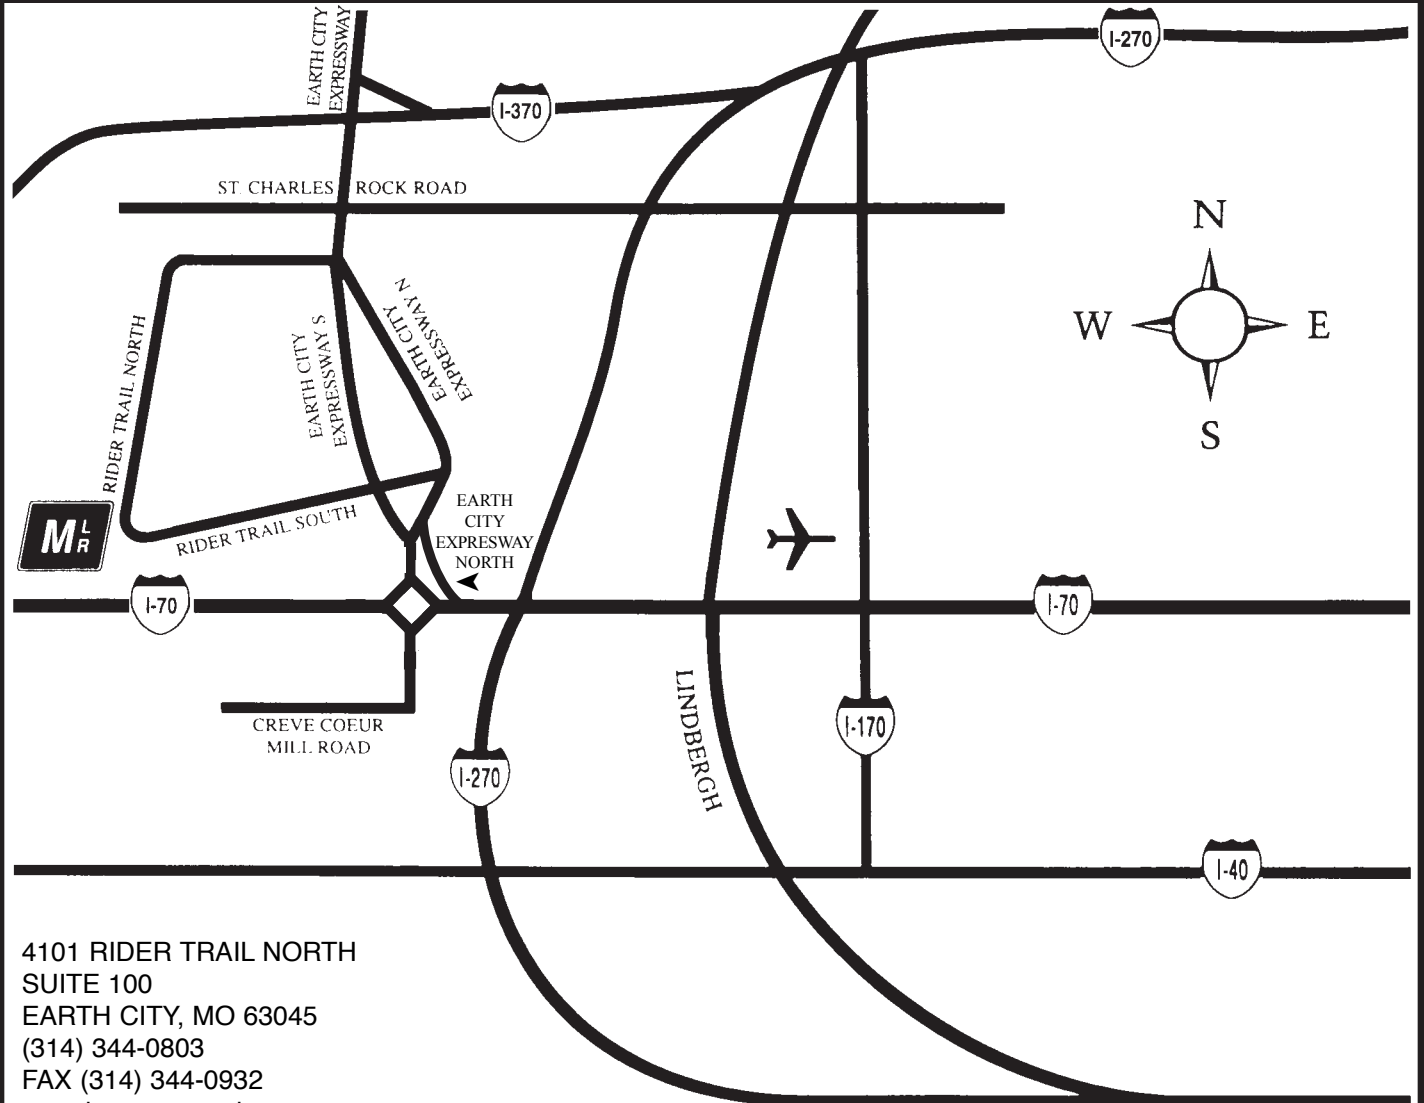

DIRECTIONS TO LUCAS MARKET RESEARCH

4101 RIDER TRAIL NORTH
 SUITE 100
 EARTH CITY, MO 63045
 (314) 344-0803
 FAX (314) 344-0932
 www.lucasresearch.net

From STL Lambert Airport (Approximately 7 Miles)

Travel West on I-70.
 Exit at Earth City Expressway North (merge into far left lane).
 Continue North to Rider Trail S. (1st stoplight).
 Turn left onto Rider Trail South.
 Continue on Rider Trail South for 1.2 miles.
 Continue past Best Buy Distribution Center.
 You will see the Cord North American Building straight ahead. Please don't turn, but stay to your right and continue past island.
 Take first left into the Cord North American Complex. (You'll cross over the southbound lanes of Rider Trail North).
 Take a 2nd sharp left, a 3rd sharp left and then a quick right into the front parking lot.
 Please park in the North parking lot.

From I-370

Travel South on I-270.
 Exit at I-370 West.
 Continue West to Earth City Expressway.
 Travel South.
 Cross over St. Charles Rock Road.
 Continue South to Rider Trail North.
 Turn right onto Rider Trail North.
 Continue on Rider Trail North for 1.3 miles.
 Turn right into the Cord North American Complex.
 Take a sharp left, another sharp left and then a quick right into the front parking lot.
 Please park in the North parking lot.